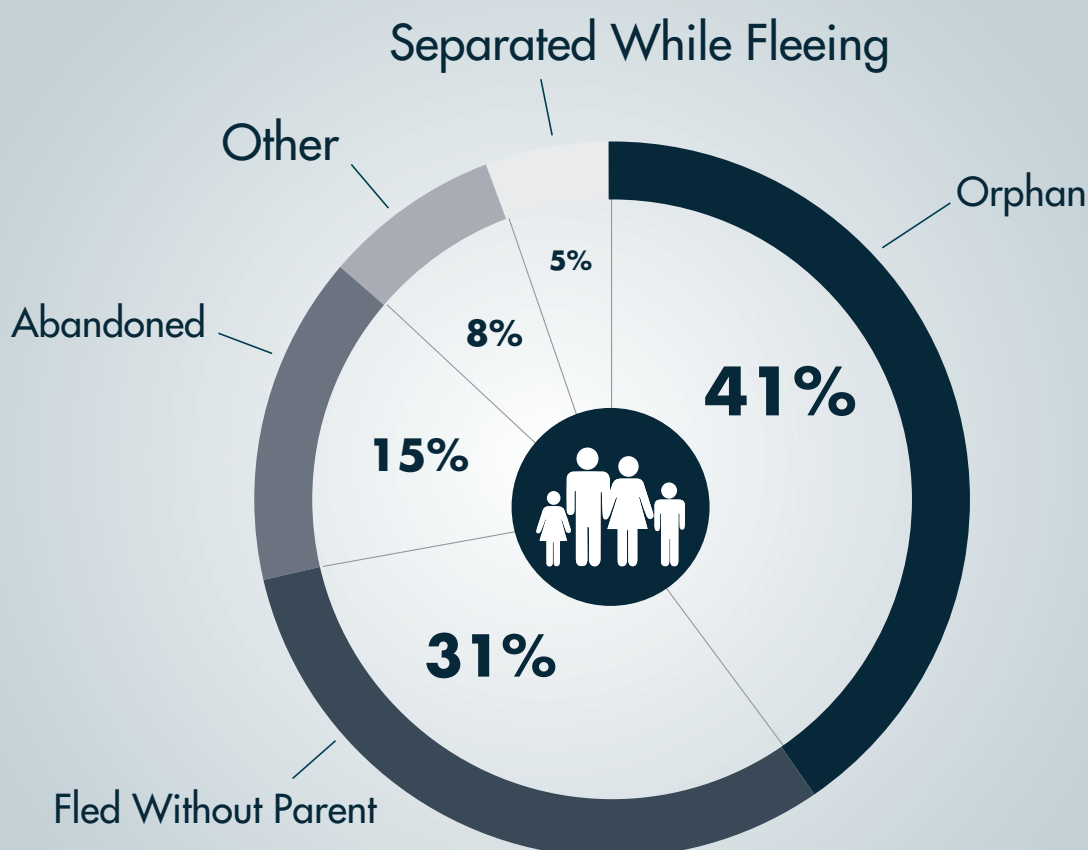

The Refugee Foster Care Program is devoted to providing long-term quality care to unaccompanied refugee children in the Bay Area. We utilize a comprehensive model of service to ensure we are meeting the best interest of each client, and paving the way for them to thrive in our community.

## Countries of Origin

- |   |   |  |
|---|---|--|
|  Afghanistan               |  Ethiopia  |  Myanmar                                |
|  Bhutan                    |  Ghana     |  Nepal                                  |
|  Burundi                   |  Guatemala |  Rwanda                                 |
|  Cameroon                  |  Honduras  |  Somalia                                |
|  Central African Republic |  India    |  Sudan                                 |
|  China                   |  Iraq    |  Syria                                |
|  Eritrea                 |  Mexico  |  The Democratic Republic of the Congo |
|   |   |  Vietnam                              |

**49%**  
of refugees are male

**51%**  
of refugees are female

Time fled from home to arrival in the U.S.

Average age of arrival

## Client Successes

High School Grads  
**91%**

Community College\*  
**60%**

4-Year University\*  
**20%**

Working\*  
**55%**

\*18 yrs old and up